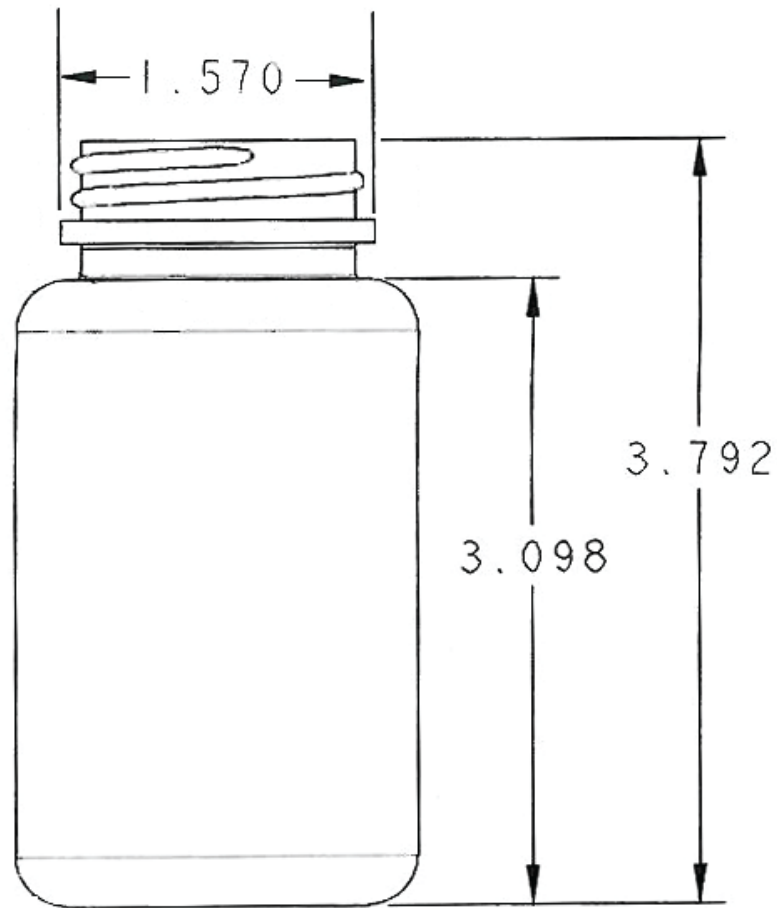

QEC Part No. 0223-0004 **4 oz. Amber Wide Mouth Round**

Available Closures:

Unlined 38mm Polypropylene Cap (White)	QEC # 1038-400W
Unlined 38mm Polypropylene Cap (Black)	QEC # 1038-400B
PTFE-lined 38mm Polypropylene Cap (White)	QEC # 1T38-400W
PTFE-lined 38mm Polypropylene Cap (Black)	QEC # 1T38-400B
Foam-lined 38mm Polypropylene Cap (White)	QEC # 1P38-400W
(White with unribbed sides)	QEC # 1P38-400WS
Foam-lined 38mm Polypropylene Cap (Black)	QEC # 1P38-400B

THIS DRAWING CONTAINS CONFIDENTIAL INFORMATION AND MAY NOT BE REPRODUCED IN WHOLE OR IN PART WITHOUT WRITTEN AUTHORIZATION.

QEC QUALITY ENVIRONMENTAL CONTAINERS
800.255.3950 • www.qecusa.com

4OZ / 125ML AMBER HDPE WIDE MOUTH ROUND
FINISH: 38-400