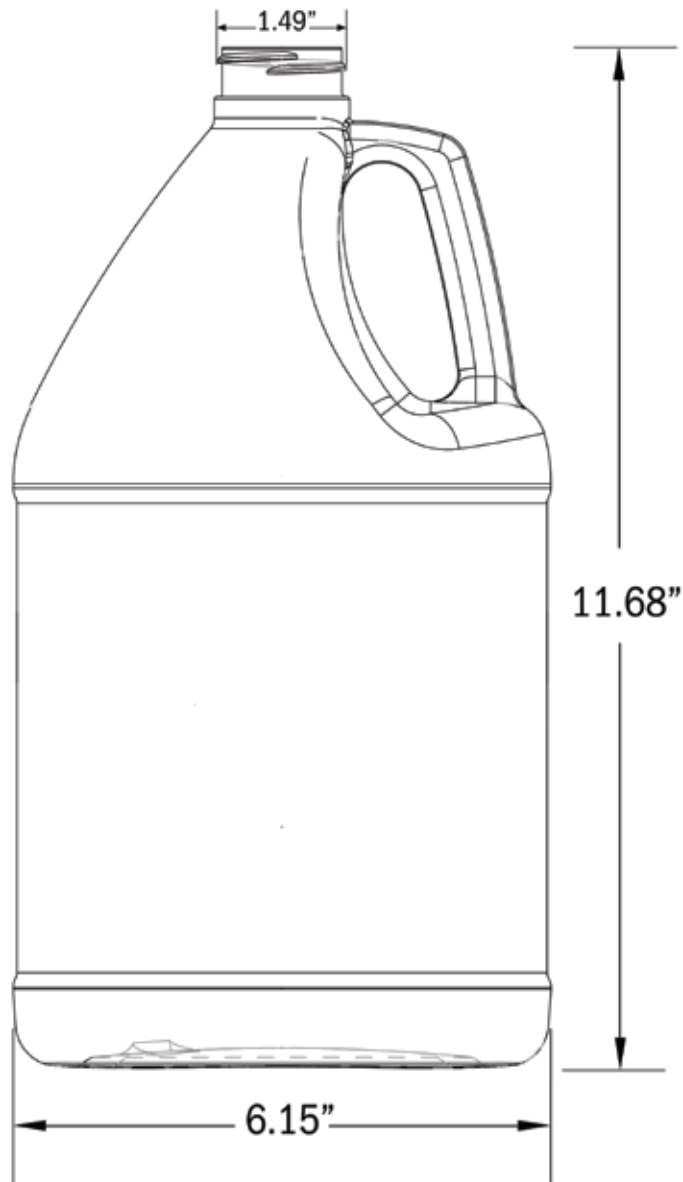

QEC Part No. 021R-0128 **128 oz. Round Jug**

Available Closures:

Unlined:

38mm Polypropylene Cap (White)

QEC # 1038-400W

38mm Polypropylene Cap (Black)

QEC # 1038-400B

PTFE-lined:

38mm Polypropylene Cap (White)

QEC # 1T38-400W

38mm Polypropylene Cap (Black)

QEC # 1T38-400B

Foam-lined:

38mm Polypropylene Cap (White)

QEC # 1P38-400W

38mm Polypropylene Cap (Black)

QEC # 1P38-400B

38mm Polypropylene Cap (White/Unribbed)

QEC # 1P38-400WS

QEC QUALITY ENVIRONMENTAL CONTAINERS
800.255.3950 • www.qecusa.com

128OZ / 4000ML NATURAL HDPE ROUND JUG

FINISH: 38-400

THIS DRAWING CONTAINS CONFIDENTIAL INFORMATION AND MAY NOT BE REPRODUCED IN WHOLE OR IN PART WITHOUT WRITTEN AUTHORIZATION.