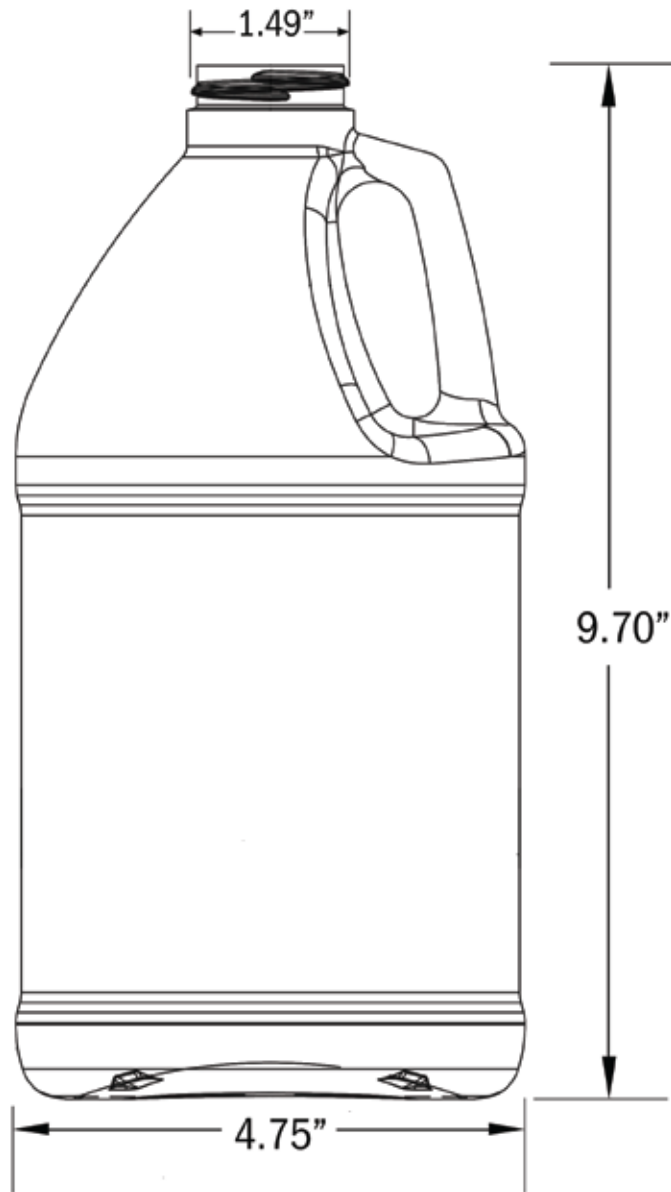

QEC Part No. 021R-0064 **64 oz. Round Jug**

Available Closures:

Unlined:

- 38mm Polypropylene Cap (White)
- 38mm Polypropylene Cap (Black)

- QEC # 1038-400W
- QEC # 1038-400B

PTFE-lined:

- 38mm Polypropylene Cap (White)
- 38mm Polypropylene Cap (Black)

- QEC # 1T38-400W
- QEC # 1T38-400B

Foam-lined:

- 38mm Polypropylene Cap (White)
- 38mm Polypropylene Cap (Black)
- 38mm Polypropylene Cap (White/Unribbed)

- QEC # 1P38-400W
- QEC # 1P38-400B
- QEC # 1P38-400WS