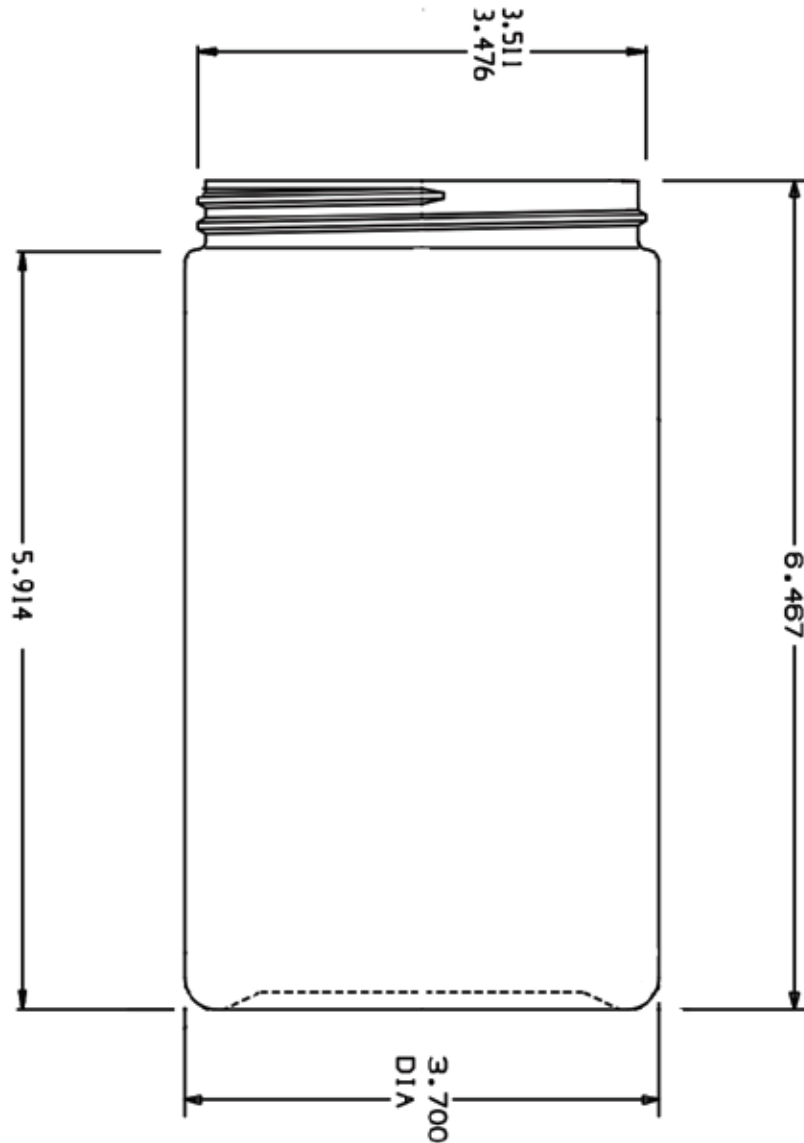

QEC Part No. 0214-0032 **32 oz. Straight Side Jar**

Available Closures:

Unlined 89mm Polypropylene Cap (White)	QEC # 1089-400W
Unlined 89mm Polypropylene Cap (Yellow)	QEC # 1089-400Y
Unlined 89mm Polypropylene Cap (Red)	QEC # 1089-400R
PTFE-lined 89mm Polypropylene Cap (White)	QEC # 1T89-400W
PTFE-lined 89mm Polypropylene Cap (Yellow)	QEC # 1T89-400Y
PTFE-lined 89mm Polypropylene Cap (Red)	QEC # 1T89-400R
Foam-lined 89mm Polypropylene Cap (White)	QEC # 1P89-400W

THIS DRAWING CONTAINS CONFIDENTIAL INFORMATION AND MAY NOT BE REPRODUCED IN WHOLE OR IN PART WITHOUT WRITTEN AUTHORIZATION.

QUALITY ENVIRONMENTAL CONTAINERS
800.255.3950 • www.qecusa.com

32OZ / 1000ML NATURAL HDPE STRAIGHT SIDE JAR
FINISH: 89-400