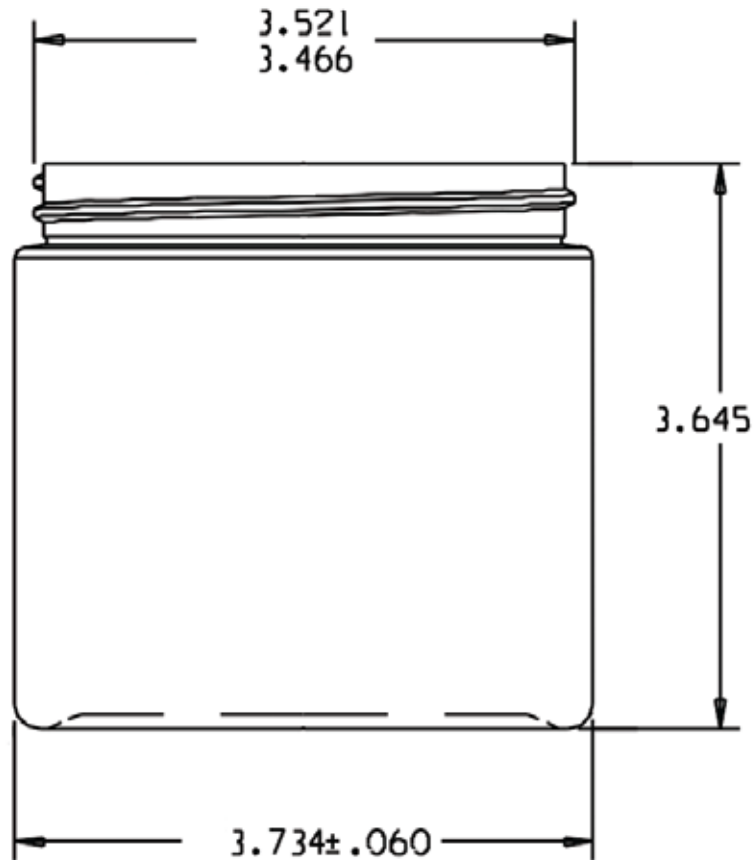

QEC Part No. 0214-0016 **16 oz. Straight Side Jar**

Available Closures:

Unlined 89mm Polypropylene Cap (White)	QEC # 1089-400W
Unlined 89mm Polypropylene Cap (Yellow)	QEC # 1089-400Y
Unlined 89mm Polypropylene Cap (Red)	QEC # 1089-400R
PTFE-lined 89mm Polypropylene Cap (White)	QEC # 1T89-400W
PTFE-lined 89mm Polypropylene Cap (Yellow)	QEC # 1T89-400Y
PTFE-lined 89mm Polypropylene Cap (Red)	QEC # 1T89-400R
Foam-lined 89mm Polypropylene Cap (White)	QEC # 1P89-400W

16OZ / 500ML NATURAL HDPE STRAIGHT SIDE JAR  
FINISH: 89-400

REVISION H - 07.26.2006