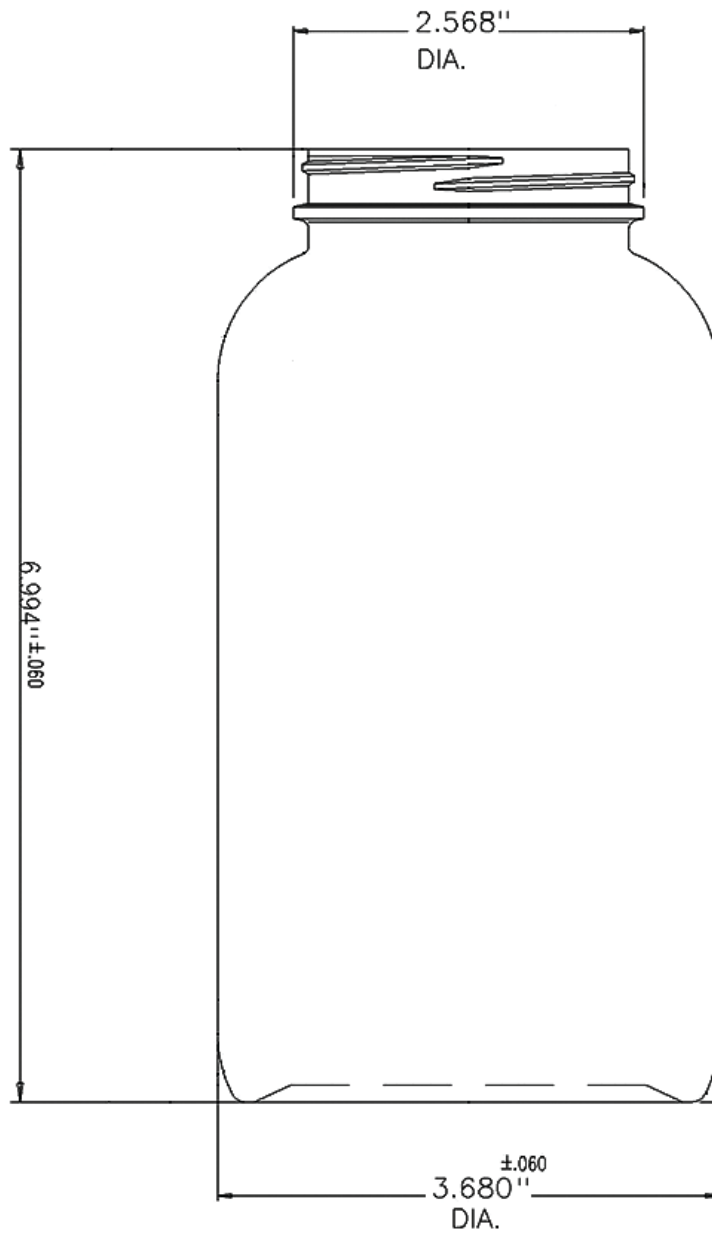

QEC Part No. 0213-0032 **32 oz. Natural Wide Mouth Round**

**Available Closures:**

Unlined 63mm Polypropylene Cap (White) QEC # 1063-400W

Foam-lined 63mm Polypropylene Cap (White) QEC # 1P63-400W

**QUALITY ENVIRONMENTAL CONTAINERS**  
800.255.3950 • [www.qecusa.com](http://www.qecusa.com)

32OZ / 1000ML NATURAL HDPE WIDE MOUTH ROUND

FINISH: 63-400

THIS DRAWING CONTAINS CONFIDENTIAL INFORMATION AND MAY NOT BE REPRODUCED IN WHOLE OR IN PART WITHOUT WRITTEN AUTHORIZATION.

**REVISION A - 12.17.1999**