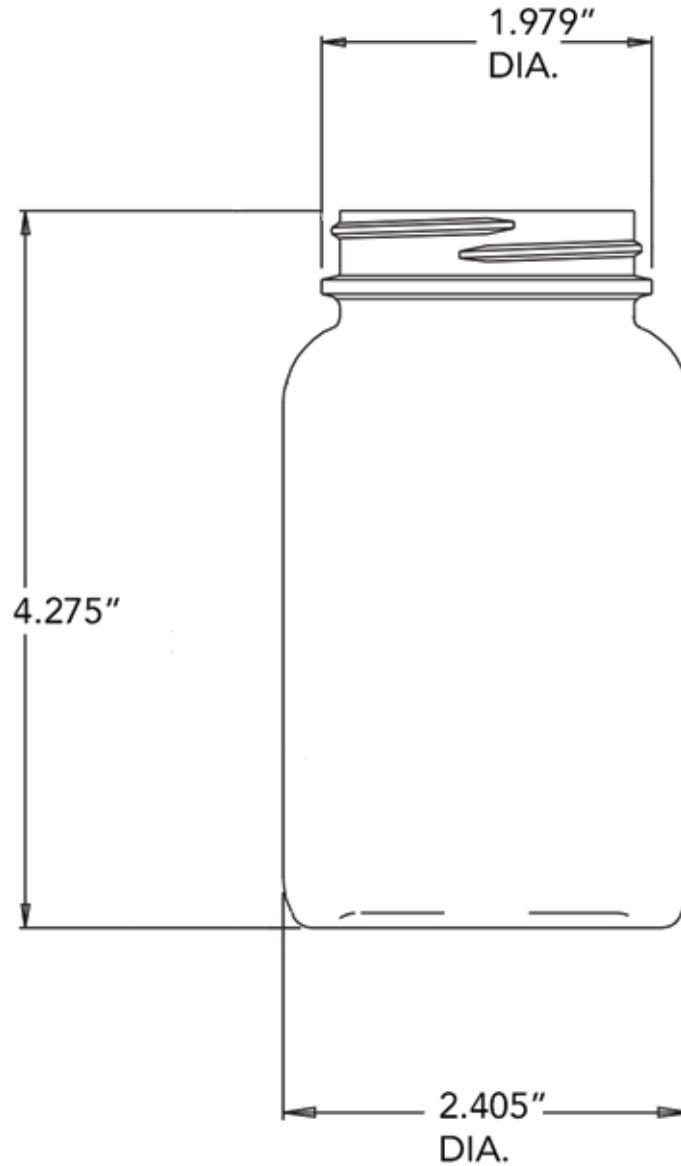

QEC Part No. 0213-0008 **8 oz. Natural Wide Mouth Round**

Available Closures:

Foam-lined 48mm Polypropylene Cap (White) QEC # 1P48-400W  
(White with smooth sides, top) QEC # 1P48-400WS  
Foam-lined 48mm Polypropylene Cap (Black) QEC # 1P48-400B

**QEC** QUALITY ENVIRONMENTAL CONTAINERS  
800.255.3950 • [www.qecusa.com](http://www.qecusa.com)

8OZ / 250ML NATURAL HDPE WIDE MOUTH ROUND  
FINISH: 48-400

THIS DRAWING CONTAINS CONFIDENTIAL INFORMATION AND MAY NOT BE  
REPRODUCED IN WHOLE OR IN PART WITHOUT WRITTEN AUTHORIZATION.