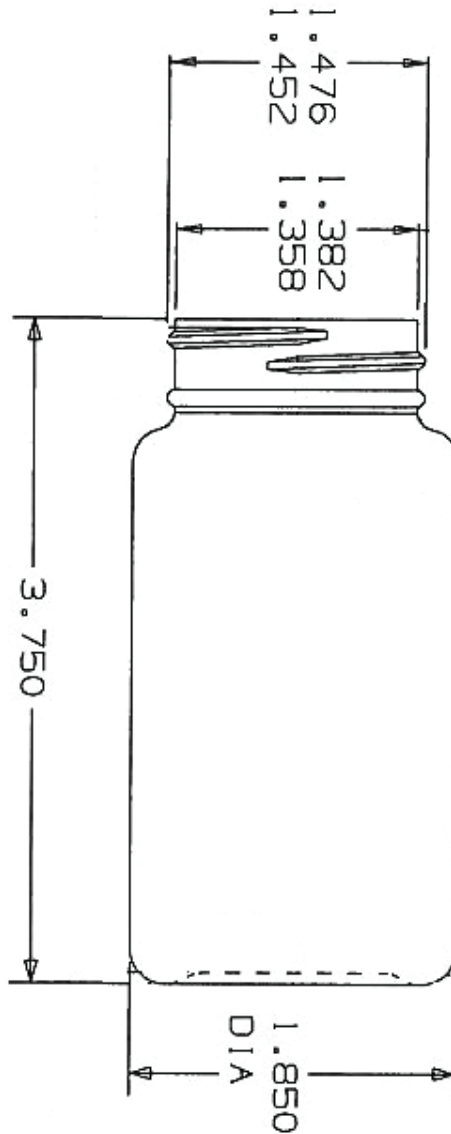

QEC Part No. 0213-0004 **4 oz. Natural Wide Mouth Round**

Available Closures:

| | |
|---|------------------|
| Unlined 38mm Polypropylene Cap (White) | QEC # 1038-400W |
| Unlined 38mm Polypropylene Cap (Black) | QEC # 1038-400B |
| PTFE-lined 38mm Polypropylene Cap (White) | QEC # 1T38-400W |
| PTFE-lined 38mm Polypropylene Cap (Black) | QEC # 1T38-400B |
| Foam-lined 38mm Polypropylene Cap (White) | QEC # 1P38-400W |
| (White with unribbed sides) | QEC # 1P38-400WS |
| Foam-lined 38mm Polypropylene Cap (Black) | QEC # 1P38-400B |

QEC QUALITY ENVIRONMENTAL CONTAINERS
800.255.3950 • www.qecusa.com

4OZ / 125ML NATURAL HDPE WIDE MOUTH ROUND
FINISH: 38-400

THIS DRAWING CONTAINS CONFIDENTIAL INFORMATION AND MAY NOT BE REPRODUCED IN WHOLE OR IN PART WITHOUT WRITTEN AUTHORIZATION.