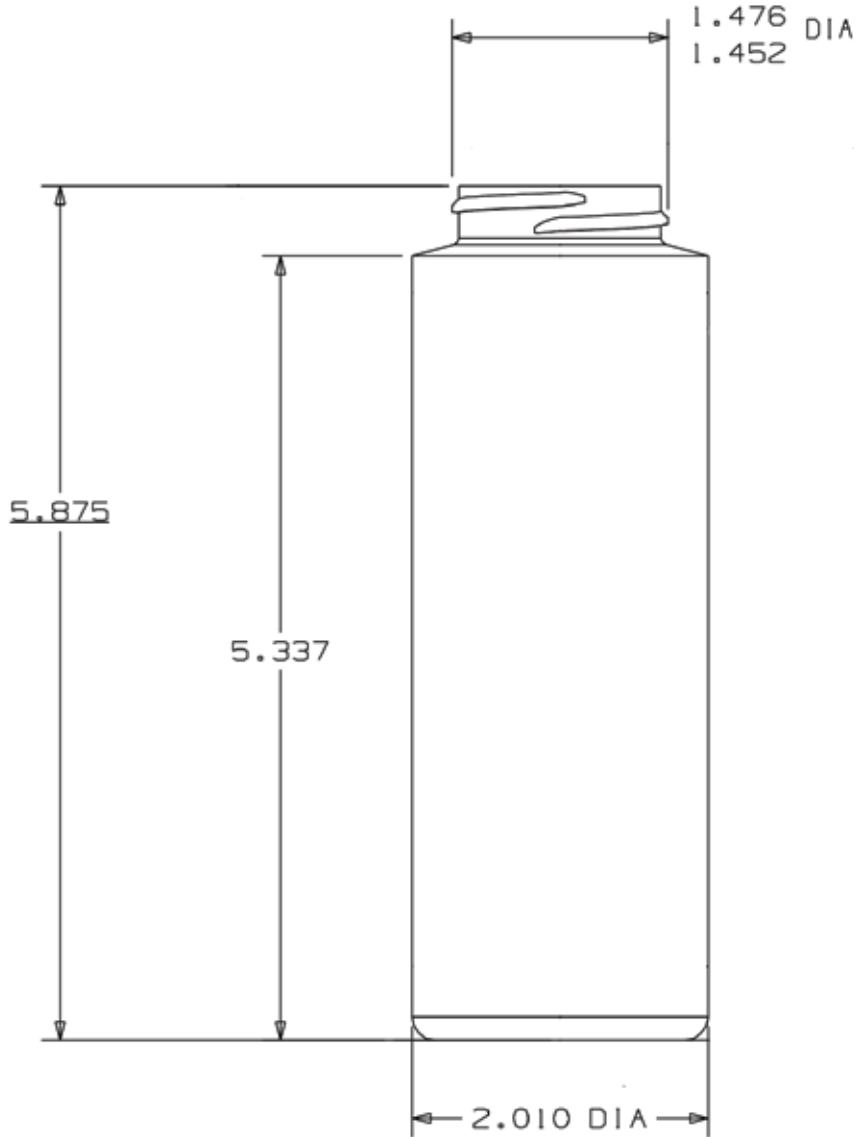

QEC Part No. 0211-000838 **8 oz. Natural Cylinder Round Wide Mouth**

Available Closures:

Unlined 38mm Polypropylene Cap (White)	QEC # 1038-400W
Unlined 38mm Polypropylene Cap (Black)	QEC # 1038-400B
PTFE-lined 38mm Polypropylene Cap (White)	QEC # 1T38-400W
PTFE-lined 38mm Polypropylene Cap (Black)	QEC # 1T38-400B
Foam-lined 38mm Polypropylene Cap (White)	QEC # 1P38-400W
(White with unribbed sides)	QEC # 1P38-400WS
Foam-lined 38mm Polypropylene Cap (Black)	QEC # 1P38-400B

THIS DRAWING CONTAINS CONFIDENTIAL INFORMATION AND MAY NOT BE REPRODUCED IN WHOLE OR IN PART WITHOUT WRITTEN AUTHORIZATION.

QUALITY ENVIRONMENTAL CONTAINERS  
800.255.3950 • www.qecusa.com

8OZ / 250ML NATURAL HDPE CYLINDER ROUND W/M  
FINISH: 38-400