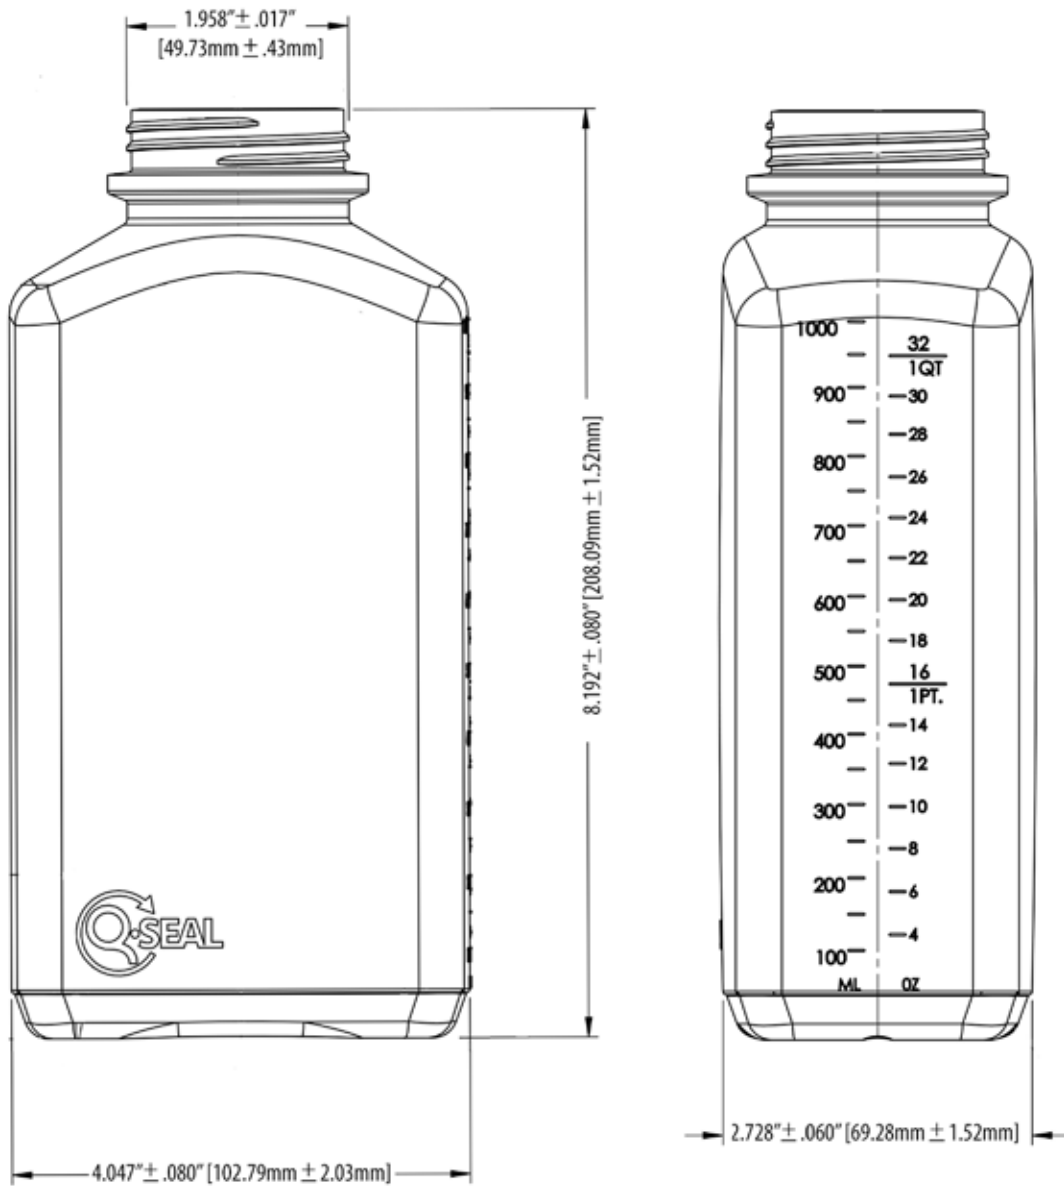

QEC Part No. 0212-Q034 **Q-Seal™ 1000mL HDPE Oblong**

THIS DRAWING CONTAINS CONFIDENTIAL INFORMATION AND
MAY NOT BE REPRODUCED IN WHOLE OR IN PART
WITHOUT WRITTEN AUTHORIZATION.

QEC QUALITY ENVIRONMENTAL CONTAINERS
800.255.3950 • www.qecusa.com

34 OZ / 1000ML NATURAL HDPE OBLONG
FINISH: 53-415

RENDERING: 09.10.2016