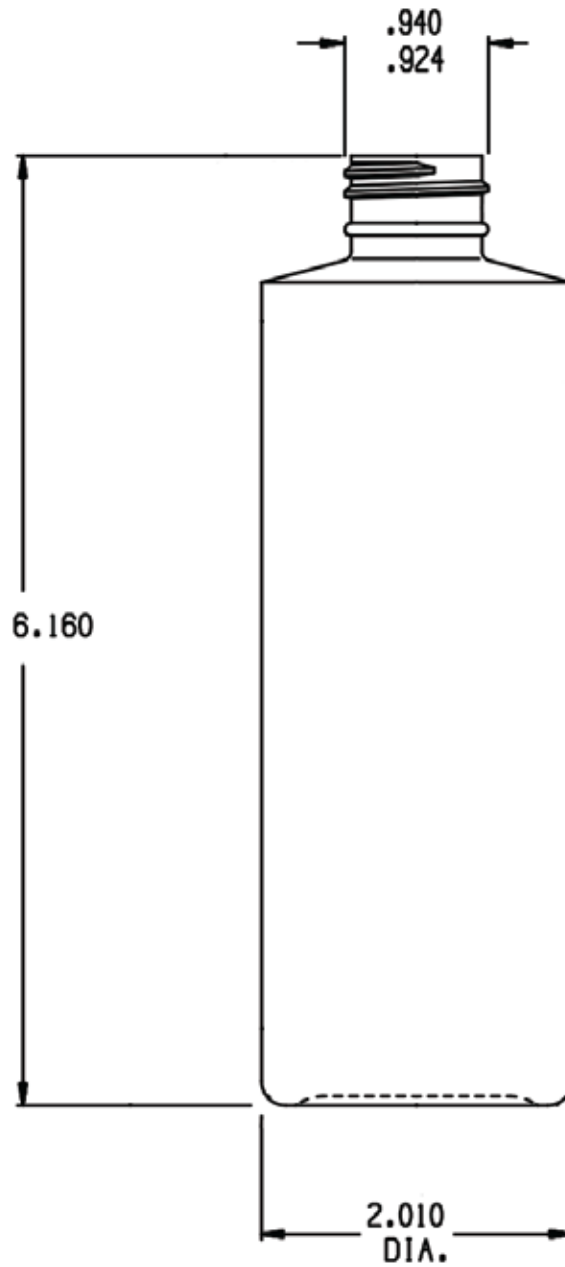

QEC Part No. 0211-0008 **250mL Cylinder Round Narrow Mouth**

Available Closures:  
White Foam-lined Polypropylene Cap QEC # 1P24-410

THIS DRAWING CONTAINS CONFIDENTIAL INFORMATION  
AND MAY NOT BE REPRODUCED IN WHOLE OR IN PART  
WITHOUT WRITTEN AUTHORIZATION.

QUALITY ENVIRONMENTAL CONTAINERS  
800.255.3950 • www.qecusa.com

8OZ/250ML CYLINDER ROUND NARROW MOUTH HDPE

FINISH: 24-410

REVISION V - 11.07.2003