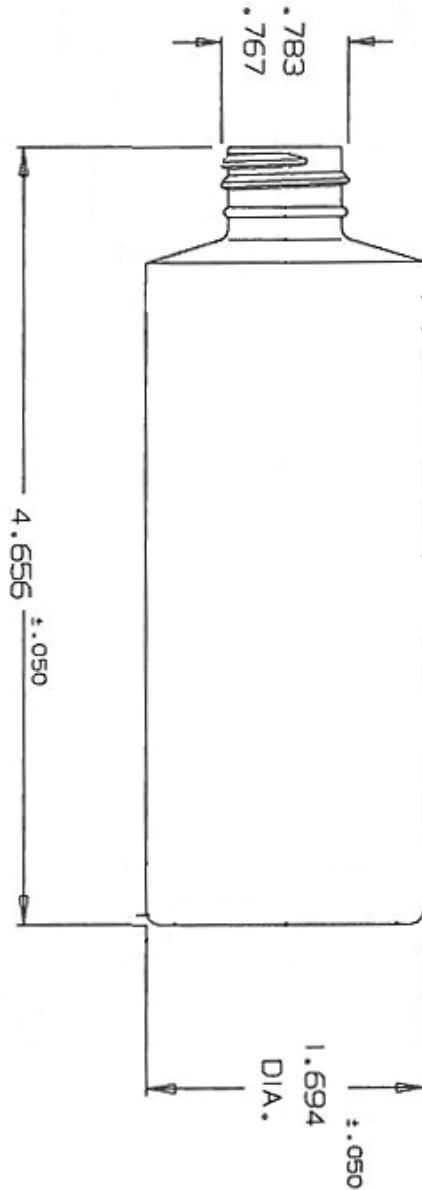

QEC Part No. 0211-0004 **125mL Cylinder Round Narrow Mouth**

Available Closures:
White Foam-lined Polypropylene Cap QEC # 1P20-410

THIS DRAWING CONTAINS CONFIDENTIAL INFORMATION
AND MAY NOT BE REPRODUCED IN WHOLE OR IN PART
WITHOUT WRITTEN AUTHORIZATION.

QUALITY ENVIRONMENTAL CONTAINERS
800.255.3950 • www.qecusa.com

4OZ/125ML CYLINDER ROUND NARROW MOUTH HDPE

FINISH: 20-410

REVISION - 12.07.2006