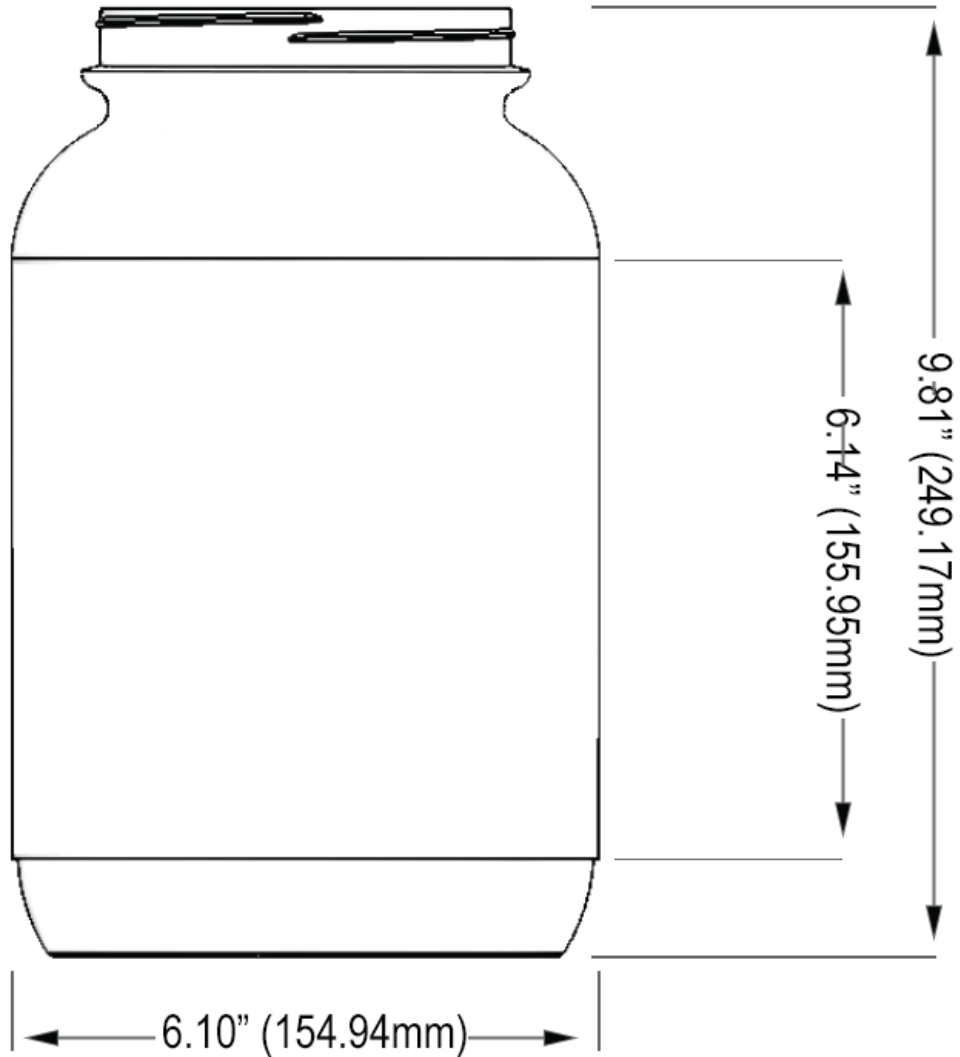

QEC Part No. 0213-0128 **128 oz. Natural Wide Mouth Gallon**

Available Closures:

- Unlined 110mm Polypropylene Cap (White) QEC # 0110-400
- PTFE-lined 110mm Polypropylene Cap (White) QEC # 0T110-400
- Foam-lined 110mm Polypropylene Cap (White) QEC # 0P110-400

QEC QUALITY ENVIRONMENTAL CONTAINERS
800.255.3950 • www.qecusa.com

128OZ / 3.8L NATURAL HDPE WIDE MOUTH GALLON
FINISH: 110-400

THIS DRAWING CONTAINS CONFIDENTIAL INFORMATION AND MAY NOT BE REPRODUCED IN WHOLE OR IN PART WITHOUT WRITTEN AUTHORIZATION.