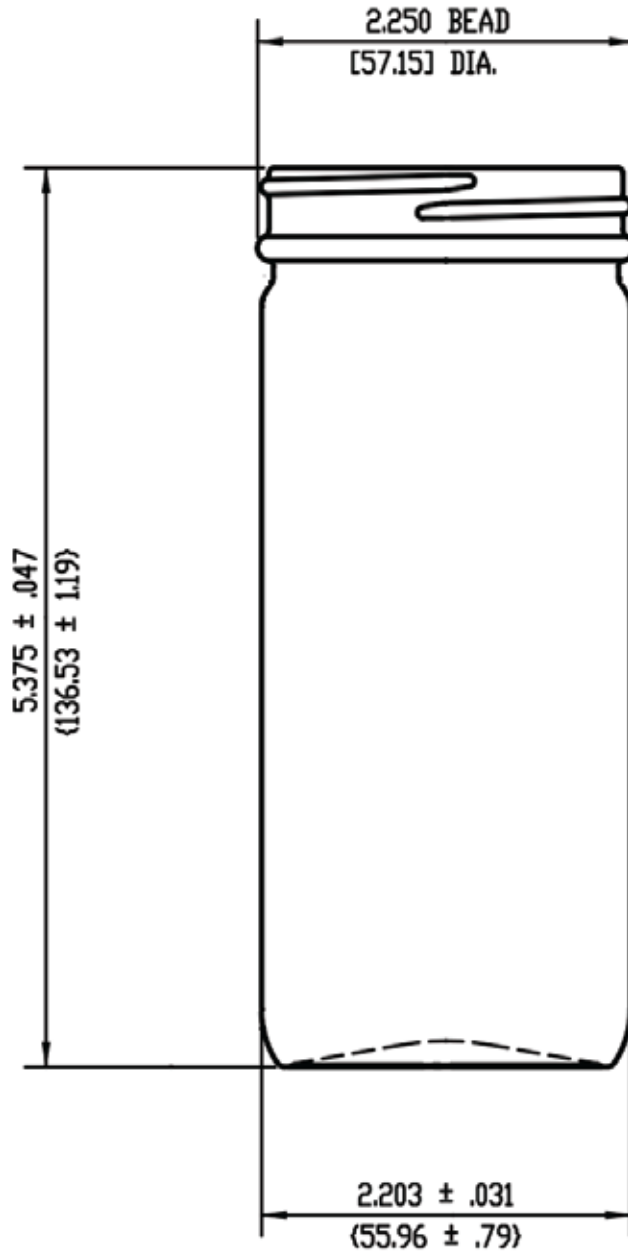

QEC Part No. 0117-0008 **8 oz. Straight-Side Tall Jar**

Available Closures:

White 58mm Polypropylk
with 0.015" PTFE liner inserted

QEC # 1T58-400W

Yellow 58mm Polypropylene Cap
with 0.015" PTFE liner inserted

QEC # 1T58-400Y

Red 58mm Polypropylene Cap
with 0.015" PTFE liner inserted

QEC # 1T58-400R

THIS DRAWING CONTAINS CONFIDENTIAL INFORMATION AND MAY NOT BE
REPRODUCED IN WHOLE OR IN PART WITHOUT WRITTEN AUTHORIZATION.

QEC QUALITY ENVIRONMENTAL CONTAINERS
800.255.3950 • www.qecusa.com

8OZ / 250ML STRAIGHT-SIDE TALL JAR

FINISH: 58-405

REVISION - 09.21.2022