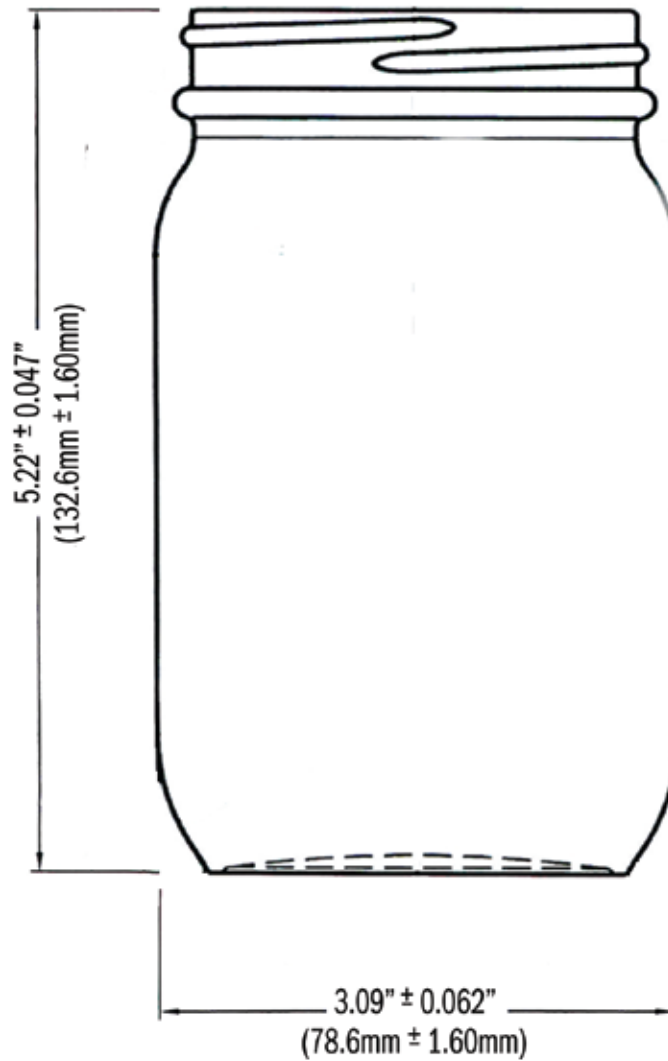

QEC Part No. 0113-0016 **16 oz. Clear Standard Jar**

Available Closures:

Unlined Polypropylene Cap (white)	QEC # 0063-400W
PTFE-lined Polypropylene Cap (white)	QEC # 1T63-400W
Foam-lined Polypropylene Cap (white)	QEC # 1P63-400W