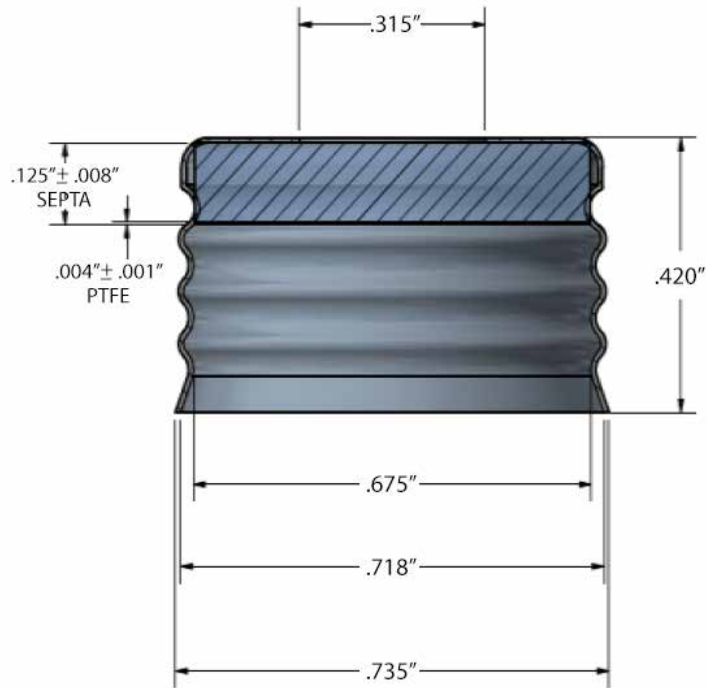

QEC Part No. QP2003-018-8074 **18mm Steel Screw Cap**

NOT TO SCALE. FOR ILLUSTRATION ONLY.

THIS DRAWING CONTAINS CONFIDENTIAL INFORMATION AND
MAY NOT BE REPRODUCED IN WHOLE OR IN PART
WITHOUT WRITTEN AUTHORIZATION.

QEC QUALITY ENVIRONMENTAL CONTAINERS
800.255.3950 • www.qecusa.com

18MM SILVER STEEL OPEN TOP SCREW CAP

Cap Material: Steel

Septa: White Silicone / Natural PTFE Barrier Film

REVISION A: 02.15.2019