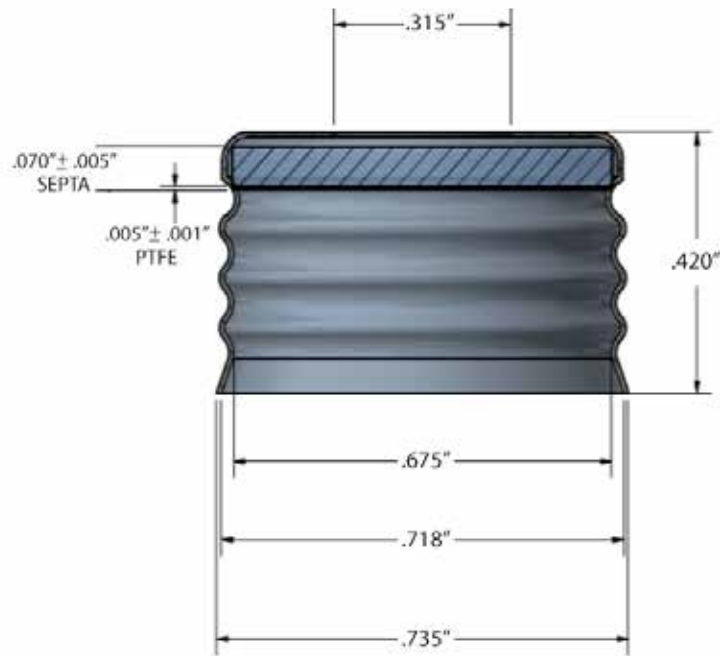

QEC Part No. QP2003-018-7715 **18mm Steel Screw Cap**

NOT TO SCALE. FOR ILLUSTRATION ONLY.

THIS DRAWING CONTAINS CONFIDENTIAL INFORMATION AND  
MAY NOT BE REPRODUCED IN WHOLE OR IN PART  
WITHOUT WRITTEN AUTHORIZATION.

**QEC** QUALITY ENVIRONMENTAL CONTAINERS  
800.255.3950 • [www.qecusa.com](http://www.qecusa.com)

18MM SILVER STEEL OPEN TOP SCREW CAP

Cap Material: Steel

Septa: Trans Blue Silicone / White PTFE Barrier Film