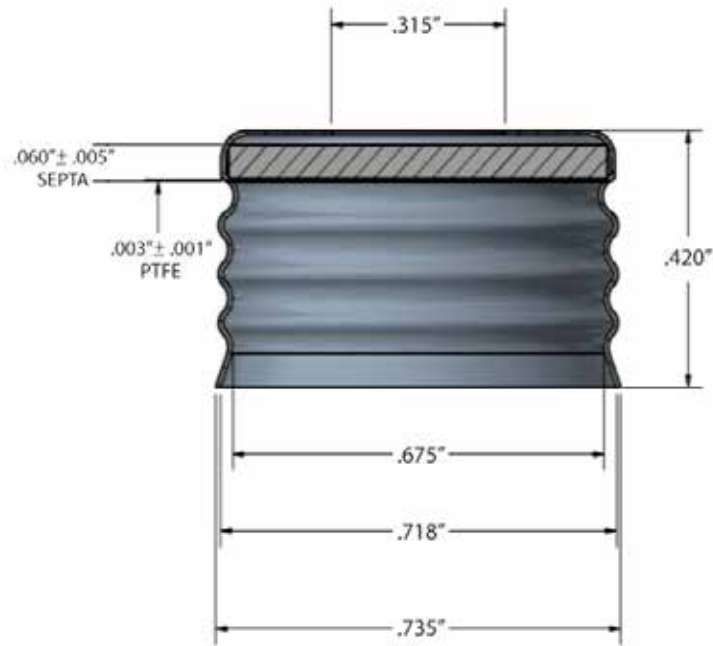

QEC Part No. QP2003-018-7712 **18mm Steel Screw Cap**

NOT TO SCALE. FOR ILLUSTRATION ONLY.

THIS DRAWING CONTAINS CONFIDENTIAL INFORMATION AND
MAY NOT BE REPRODUCED IN WHOLE OR IN PART
WITHOUT WRITTEN AUTHORIZATION.

QEC QUALITY ENVIRONMENTAL CONTAINERS
800.255.3950 • www.qecusa.com

18MM SILVER STEEL OPEN TOP SCREW CAP

Cap Material: Steel

Septa: White Silicone / Blue PTFE Barrier Film

REVISION A: 02.15.2019