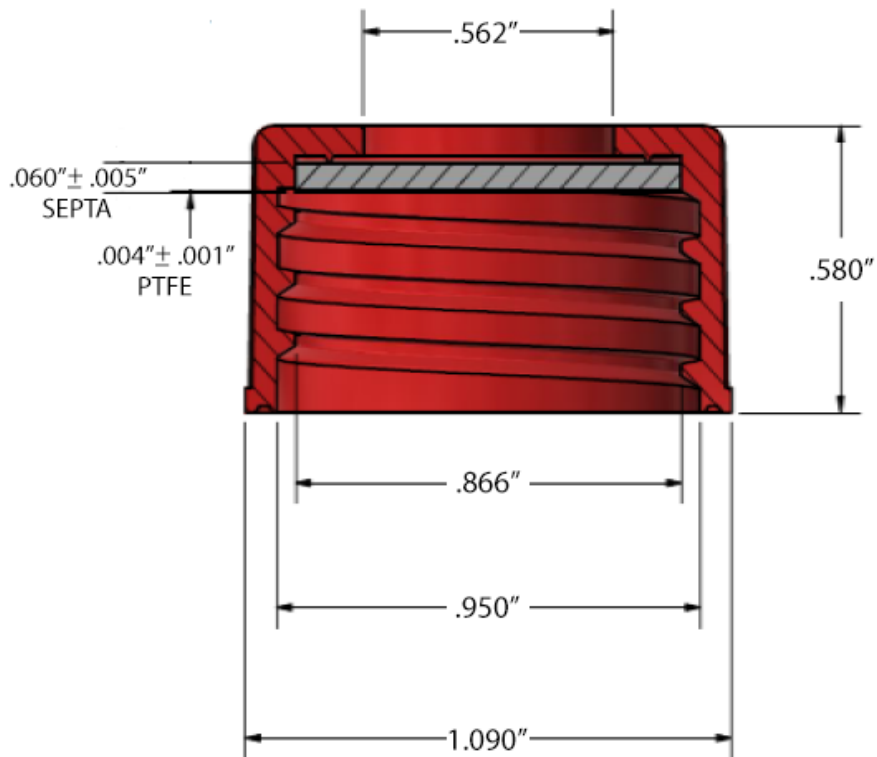

QEC Part No. 1BT24-414ROT **24mm Red Bonded Liner Cap**

NOT TO SCALE. FOR ILLUSTRATION ONLY.

THIS DRAWING CONTAINS CONFIDENTIAL INFORMATION AND  
MAY NOT BE REPRODUCED IN WHOLE OR IN PART  
WITHOUT WRITTEN AUTHORIZATION.

**QEC** QUALITY ENVIRONMENTAL CONTAINERS  
800.255.3950 • [www.qecusa.com](http://www.qecusa.com)

24MM RED BONDED LINER OPEN-TOP CAP  
Cap Material: Polypropylene  
Septa: White Silicone / Natural PTFE Barrier Film