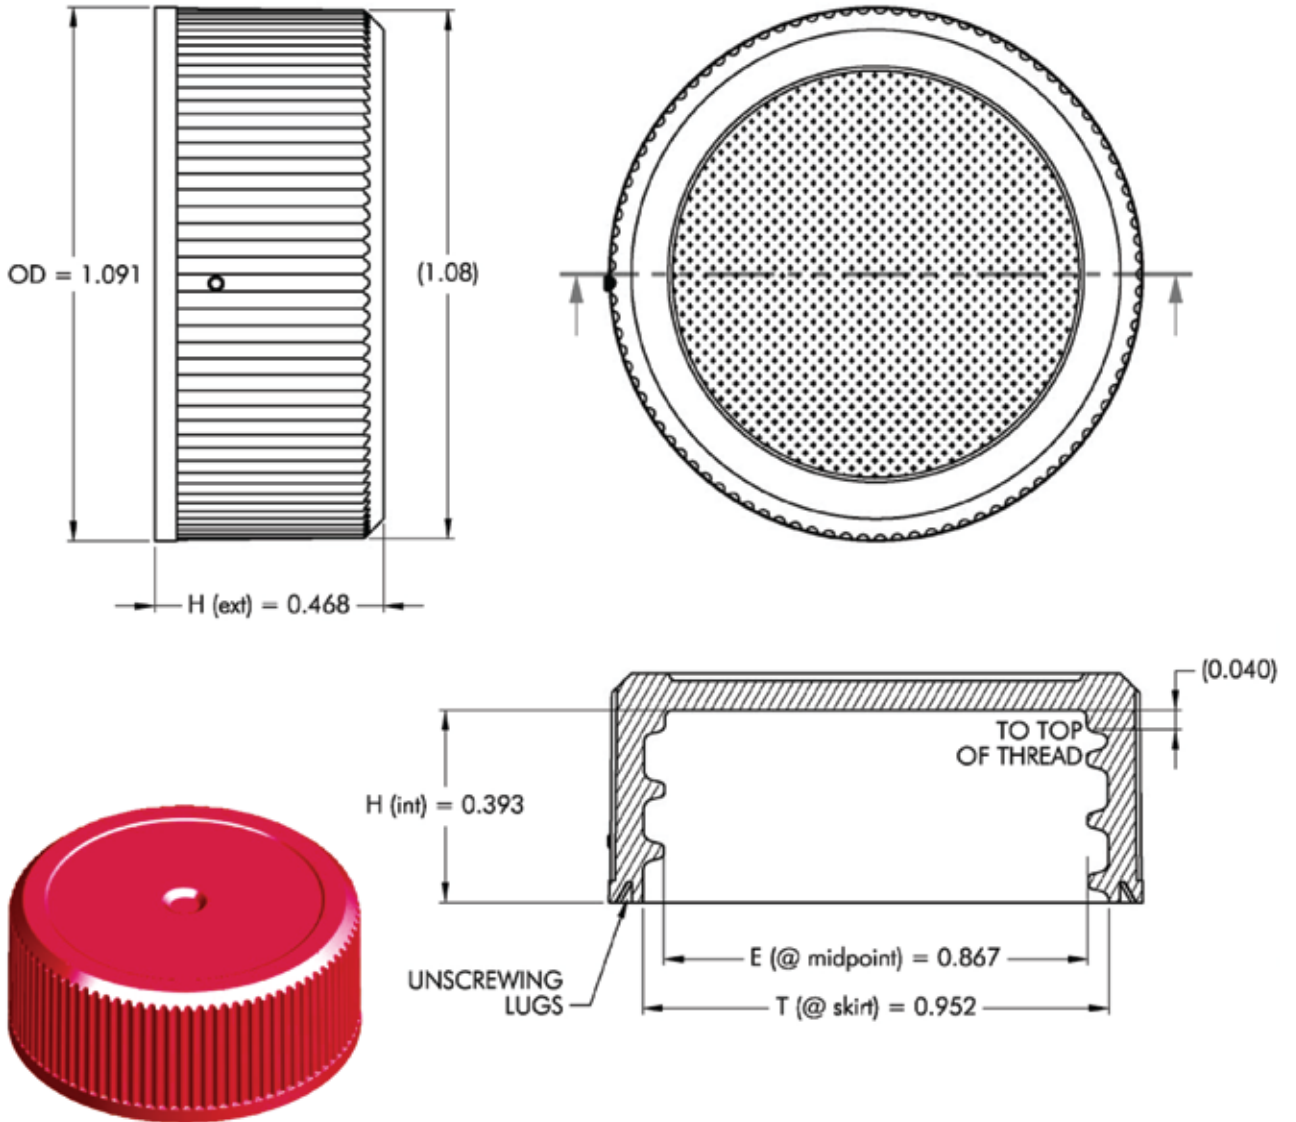

QEC Part No. 0024-400 **24mm Unlined Polypropylene Cap**

Available in: White (QEC # 0024-400W)  
Not Available in Red

THIS DRAWING CONTAINS CONFIDENTIAL INFORMATION  
AND MAY NOT BE REPRODUCED IN WHOLE OR IN PART  
WITHOUT WRITTEN AUTHORIZATION.

**QEC** QUALITY ENVIRONMENTAL CONTAINERS  
800.255.3950 • www.qecusa.com

POLYPROPYLENE 24-400 CLOSURE  
FINE RIB / CHAMFERED TOP / COARSE STIPPLE

REVISION 0 - 05.06.2003