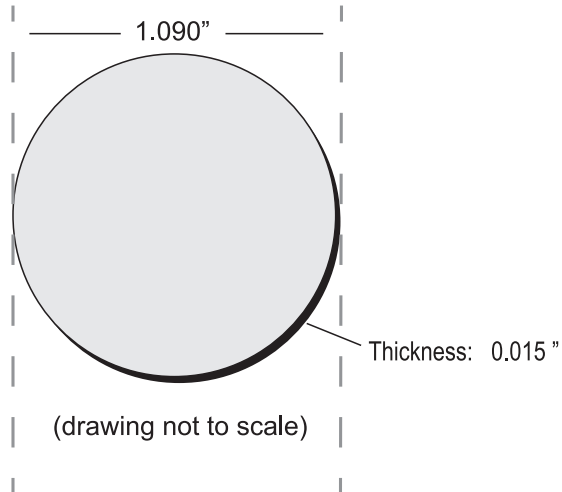

QEC Part No. 0TFE-28MM

**28mm PTFE Cap Liner**

QUALITY ENVIRONMENTAL CONTAINERS  
800.255.3950 • [www.qecusa.com](http://www.qecusa.com)

Liner Material: PTFE

Diameter: 1.090 +/- .008"

Thickness: 0.015" +/- .0015"