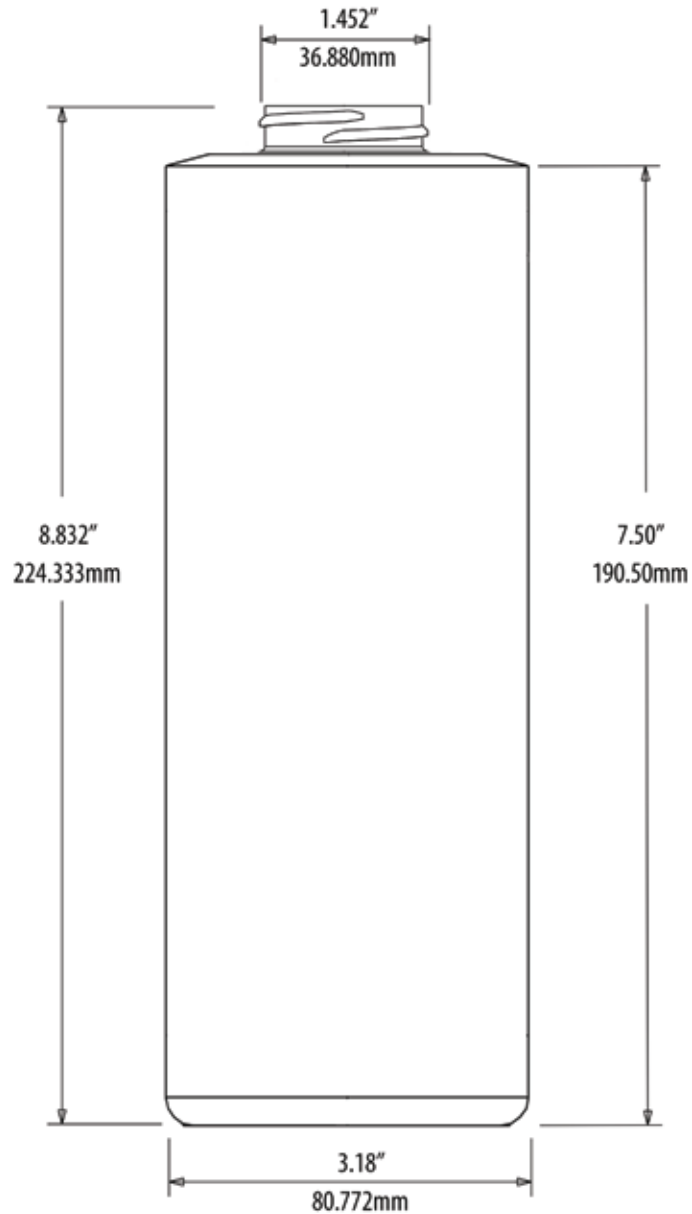

QEC Part No. 0211-003238 **1000mL Natural Cylinder Round Wide Mouth**

Available Closures:

Unlined 38mm Polypropylene Cap (White)	QEC # 1038-400W
Unlined 38mm Polypropylene Cap (Black)	QEC # 1038-400B
PTFE-lined 38mm Polypropylene Cap (White)	QEC # 1T38-400W
PTFE-lined 38mm Polypropylene Cap (Black)	QEC # 1T38-400B
Foam-lined 38mm Polypropylene Cap (White)	QEC # 1P38-400W
(White with unribbed sides)	QEC # 1P38-400WS
Foam-lined 38mm Polypropylene Cap (Black)	QEC # 1P38-400B

THIS DRAWING CONTAINS CONFIDENTIAL INFORMATION AND MAY NOT BE REPRODUCED IN WHOLE OR IN PART WITHOUT WRITTEN AUTHORIZATION.

QUALITY ENVIRONMENTAL CONTAINERS
800.255.3950 • www.qecusa.com

32OZ / 1000ML NATURAL HDPE CYLINDER ROUND
FINISH: 38-400