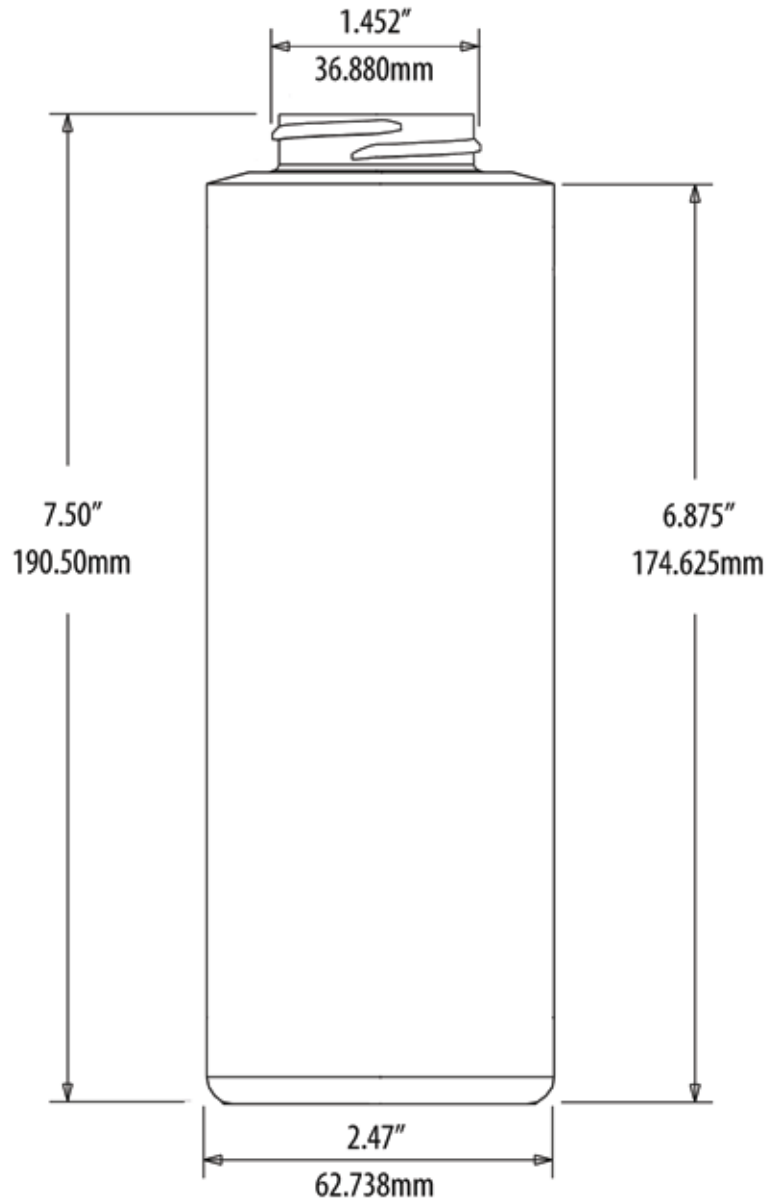

QEC Part No. 0211-001638 **500mL Natural Cylinder Round Wide Mouth**

Available Closures:

Unlined 38mm Polypropylene Cap (White)	QEC # 1038-400W
Unlined 38mm Polypropylene Cap (Black)	QEC # 1038-400B
PTFE-lined 38mm Polypropylene Cap (White)	QEC # 1T38-400W
PTFE-lined 38mm Polypropylene Cap (Black)	QEC # 1T38-400B
Foam-lined 38mm Polypropylene Cap (White)	QEC # 1P38-400W
(White with unribbed sides)	QEC # 1P38-400WS
Foam-lined 38mm Polypropylene Cap (Black)	QEC # 1P38-400B

THIS DRAWING CONTAINS CONFIDENTIAL INFORMATION AND MAY NOT BE REPRODUCED IN WHOLE OR IN PART WITHOUT WRITTEN AUTHORIZATION.

QUALITY ENVIRONMENTAL CONTAINERS
800.255.3950 • www.qecusa.com

16OZ / 500ML NATURAL HDPE CYLINDER ROUND
FINISH: 38-400