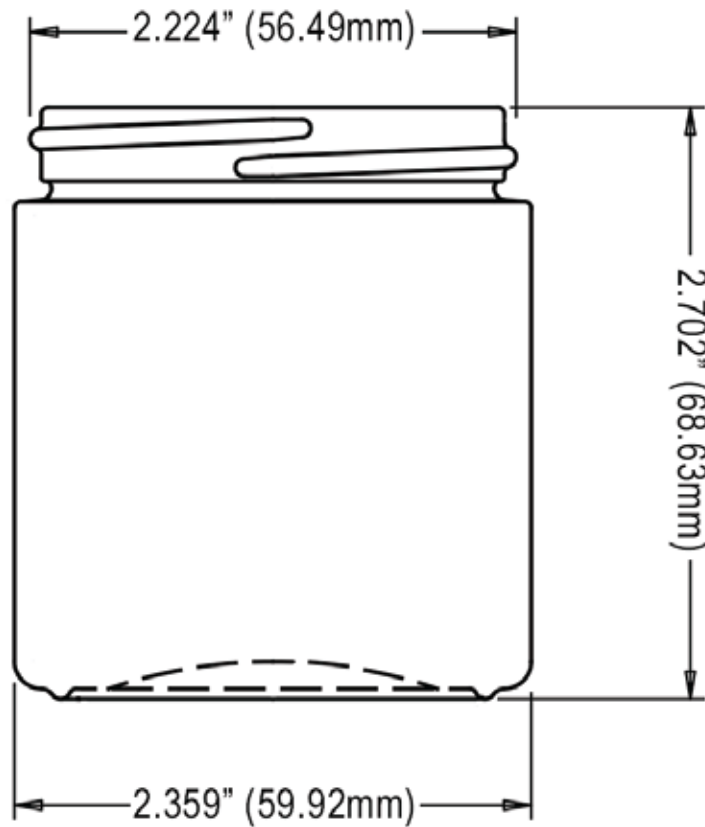

QEC Part No. 0124-0004G **4 oz. Amber Straight-Side Jar**

Available Closures:

Unlined 58mm Polypropylene Cap (white)	QEC # 1058-400W
Unlined 58mm Polypropylene Cap (red)	QEC # 1058-400R
Unlined 58mm Polypropylene Cap (yellow)	QEC # 1058-400Y
PTFE-lined 58mm Polypropylene Cap (white)	QEC # 1T58-400W
PTFE-lined 58mm Polypropylene Cap (red)	QEC # 1T58-400R
PTFE-lined 58mm Polypropylene Cap (yellow)	QEC # 1T58-400Y
Foam-lined 58mm Polypropylene Cap (white)	QEC # 1P58-400W

THIS DRAWING CONTAINS CONFIDENTIAL INFORMATION AND MAY NOT BE REPRODUCED IN WHOLE OR IN PART WITHOUT WRITTEN AUTHORIZATION.

QUALITY ENVIRONMENTAL CONTAINERS  
800.255.3950 • www.qecusa.com

4OZ / 125ML AMBER STRAIGHT-SIDE JAR  
FINISH: 58-400