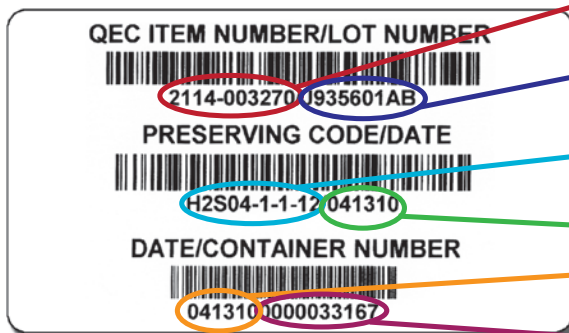

Barcodes

Made to Order

for your company & your needs

Simple Bar Code...

Lot Number:

Available on all products at all levels. Incorporates date of production

Container Number:

Unique to the individual container. Correlates to the Lot Number

Complex Bar Code...

QEC Container ID Number:

Expresses cleaning level, material, clear/amber, type & volume of container

Lot Number:

Available on all products at all levels. Incorporates date of production

Preserving Code:

Expresses chemical concentration and amount

Date: Of preservation or chemical lot number

Date: As a redundant check or open field

Container Number:

Unique to the individual container. Correlates to the Lot Number

Create bar code labels that say a little, say a lot, or anything in between:

Just one more way QEC puts the "custom" in...

Ask your QEC rep for more information.

Quality Environmental Containers
800-255-3950 • www.qecusa.com