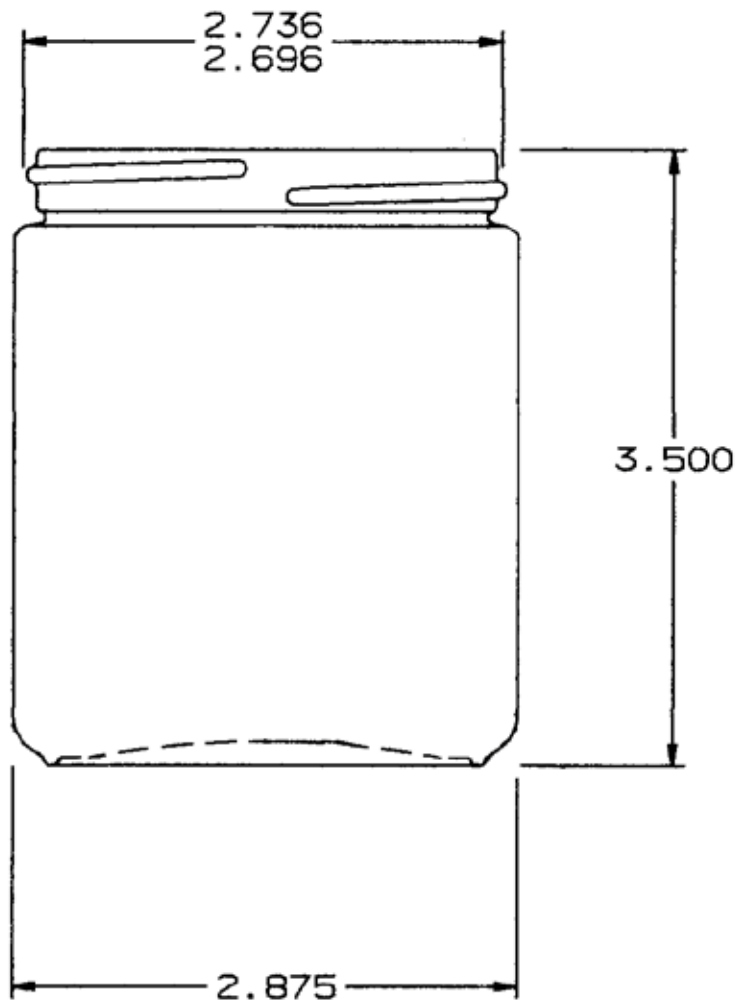

QEC Part No. 0124-0009 **9 oz. Amber Straight-Side Jar**

Available Closures:

Unlined 70mm Polypropylene Cap (white)	QEC # 1070-400W
Unlined 70mm Polypropylene Cap (red)	QEC # 1070-400R
Unlined 70mm Polypropylene Cap (yellow)	QEC # 1070-400Y
PTFE-lined 70mm Polypropylene Cap (white)	QEC # 1T70-400W
PTFE-lined 70mm Polypropylene Cap (red)	QEC # 1T70-400R
PTFE-lined 70mm Polypropylene Cap (yellow)	QEC # 1T70-400Y
Foam-lined 70mm Polypropylene Cap (white)	QEC # 1P70-400W

THIS DRAWING CONTAINS CONFIDENTIAL INFORMATION AND MAY NOT BE REPRODUCED IN WHOLE OR IN PART WITHOUT WRITTEN AUTHORIZATION.

QUALITY ENVIRONMENTAL CONTAINERS
800.255.3950 • www.qecusa.com

9OZ / 250ML AMBER STRAIGHT-SIDE JAR
FINISH: 70-400