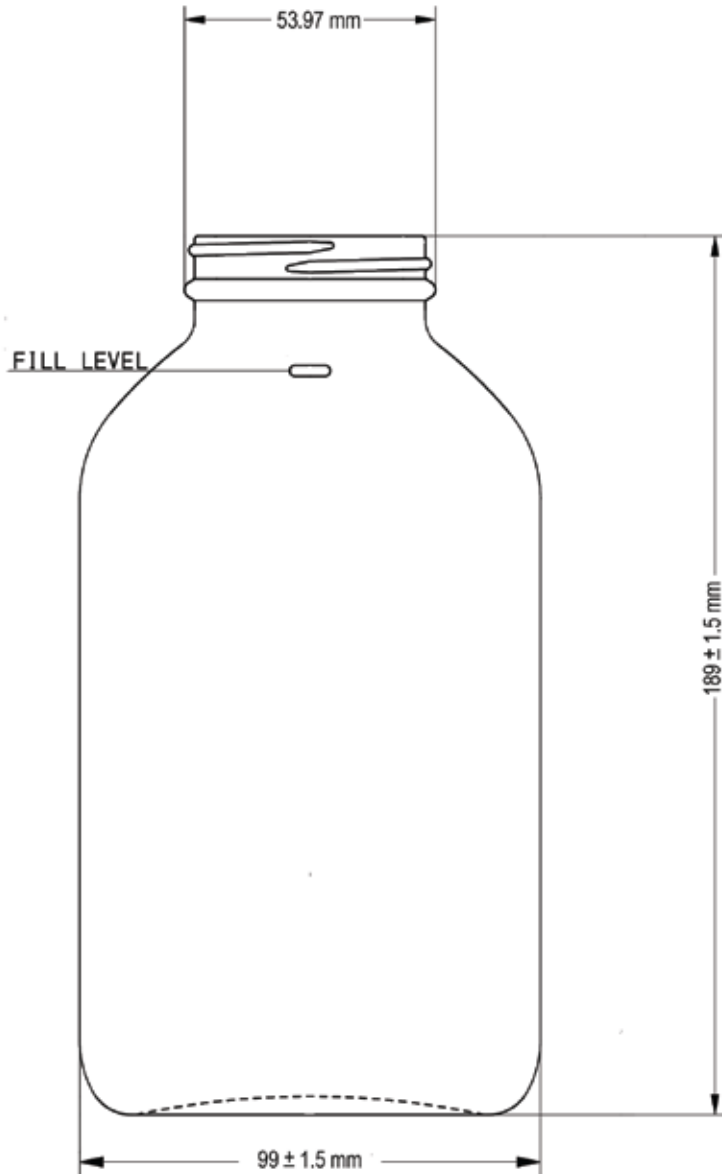

QEC Part No. 0122-0034 **1000mL Amber Packer**

Available Closures:

Foam-lined White Polypropylene Cap

QEC # 1P53-400W

PTFE-lined White Polypropylene Cap

QEC # 1T53-400W

QUALITY ENVIRONMENTAL CONTAINERS  
800.255.3950 • www.qecusa.com

34OZ / 1000ML AMBER PACKER JAR

FINISH: 53-405

REVISION C - 06.16.2017

THIS DRAWING CONTAINS CONFIDENTIAL INFORMATION  
AND MAY NOT BE REPRODUCED IN WHOLE OR IN PART  
WITHOUT WRITTEN AUTHORIZATION.