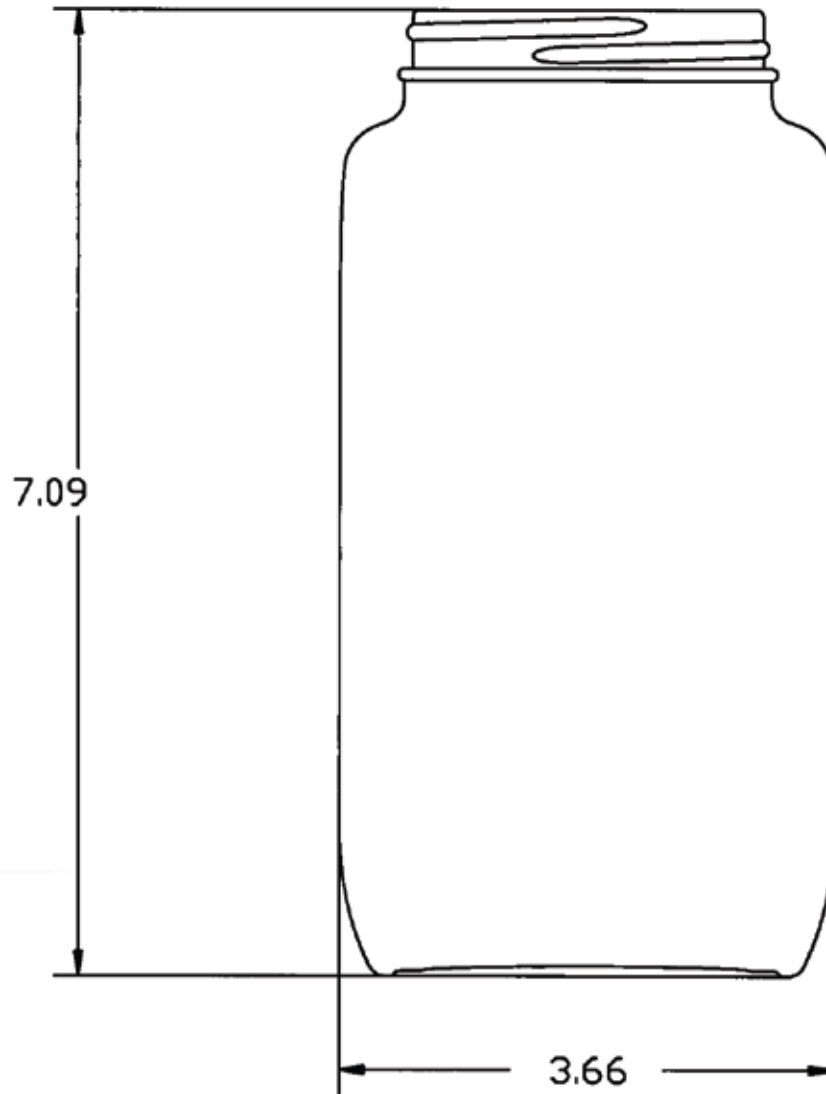

QEC Part No. 0114-003270 **32 oz. Straight-Side Clear Glass Jar**

with 70-405 Finish

Available Closures:

PTFE-lined 70mm Polypropylene Cap (White)	QEC # 1T70-400W
PTFE-lined 70mm Polypropylene Cap (Red)	QEC # 1T70-400R
PTFE-lined 70mm Polypropylene Cap (Yellow)	QEC # 1T70-400Y

QUALITY ENVIRONMENTAL CONTAINERS
800.255.3950 • www.qecusa.com

32OZ / 1000ML CLEAR STRAIGHT-SIDE JAR

FINISH: 70-405

THIS DRAWING CONTAINS CONFIDENTIAL INFORMATION AND MAY NOT BE REPRODUCED IN WHOLE OR IN PART WITHOUT WRITTEN AUTHORIZATION.