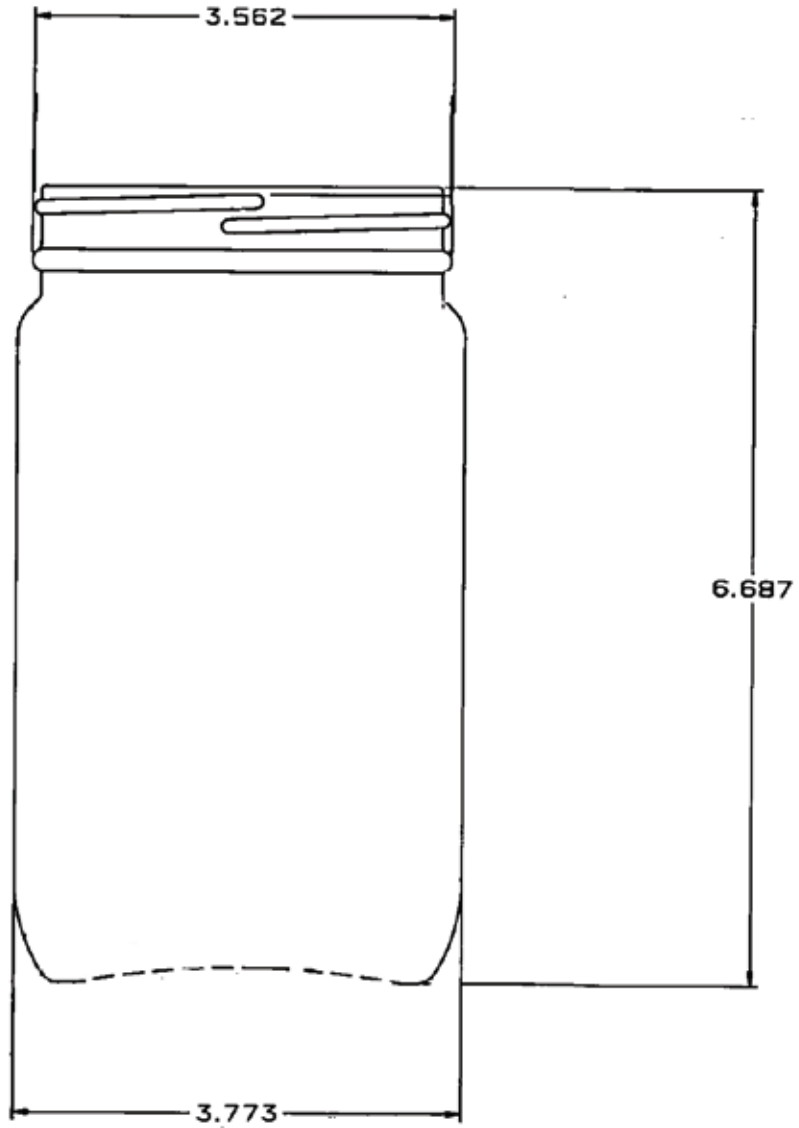

QEC Part No. 0114-0032 **32 oz. Straight-Side Clear Glass Jar**

Available Closures:

- | | |
|--|-----------------|
| PTFE-lined 89mm Polypropylene Cap (White) | QEC # 1T89-400W |
| PTFE-lined 89mm Polypropylene Cap (Red) | QEC # 1T89-400R |
| PTFE-lined 89mm Polypropylene Cap (Yellow) | QEC # 1T89-400Y |

THIS DRAWING CONTAINS CONFIDENTIAL INFORMATION AND MAY NOT BE REPRODUCED IN WHOLE OR IN PART WITHOUT WRITTEN AUTHORIZATION.

QUALITY ENVIRONMENTAL CONTAINERS
800.255.3950 • www.qecusa.com

32OZ / 1000ML CLEAR STRAIGHT-SIDE JAR