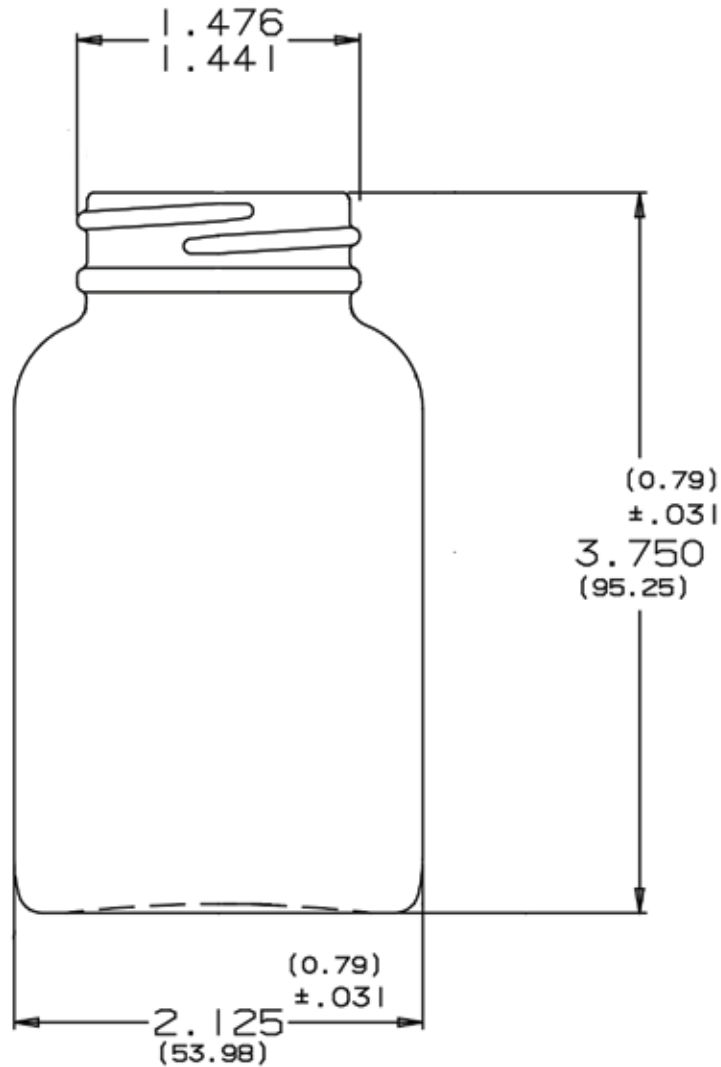

QEC Part No. 0122-0004 **4 oz. Amber Packer**

Available Closures:

- Unlined Polypropylene Cap (white) QEC # 0038-400W
- PTFE-lined Polypropylene Cap (white) QEC # 1T38-400W
- PTFE-lined Polypropylene Cap (black) QEC # 1T38-400B
- Foam-lined Polypropylene Cap (white) QEC # 1P38-400W
- Foam-lined Polypropylene Cap (black) QEC # 1P38-400B
- Foam-lined Polypropylene Cap (smooth-sided, white) QEC # 1P38-400WS