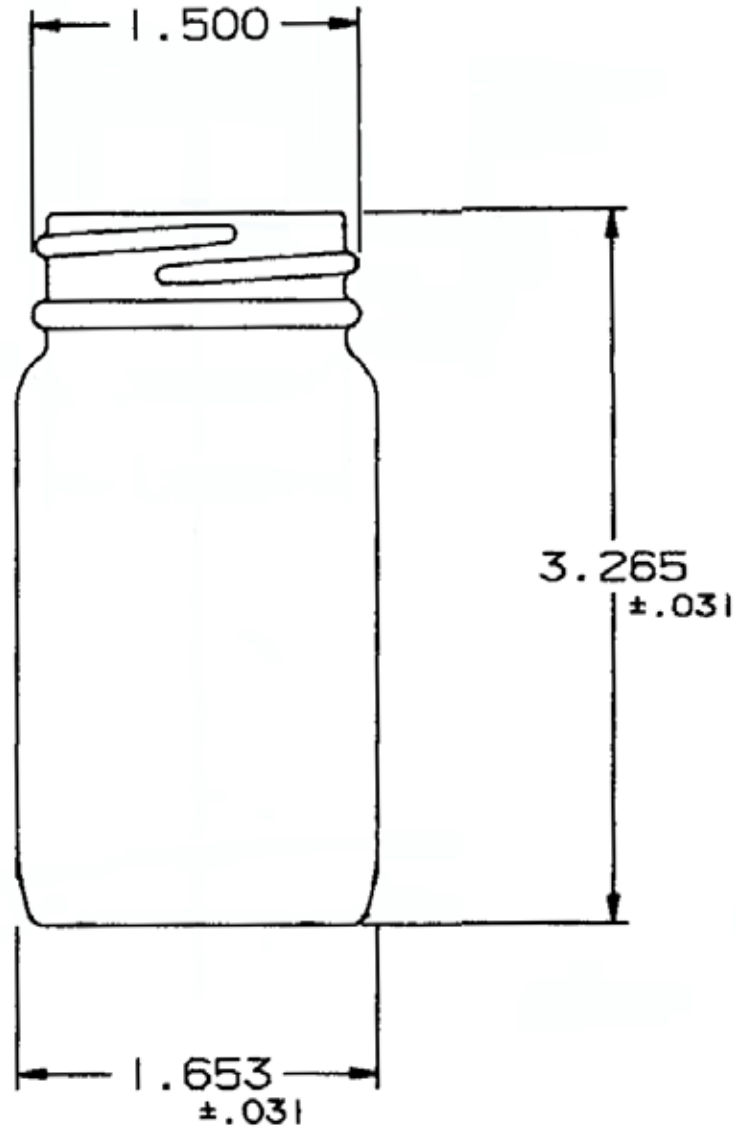

QEC Part No. 0117-0002 **2 oz. Straight-Side Tall Jar**

Available Closures:

(Standard) 38mm Polypropylene Cap (white)
with 0.015" PTFE liner inserted

QEC # 1T38-400W

(Custom) 38mm Polypropylene Cap (black)
with 0.015" PTFE liner inserted

2OZ / 60ML STRAIGHT-SIDE TALL JAR

FINISH: 38-400

REVISION B - 11.22.1993