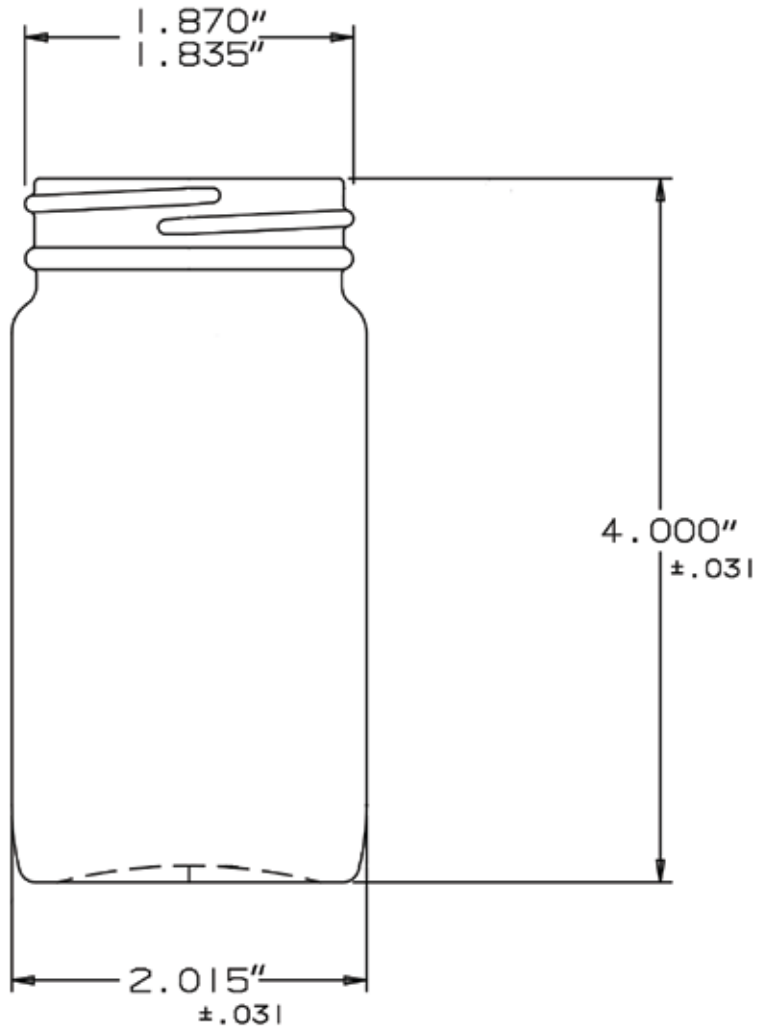

QEC Part No. 0117-0004 **4 oz. Straight-Side Tall Jar**

Available Closures:

White 48mm Polypropylene Cap
with 0.015" PTFE liner inserted

QEC # 1T48-400W

QEC QUALITY ENVIRONMENTAL CONTAINERS
800.255.3950 • www.qecusa.com

4OZ / 125ML STRAIGHT-SIDE TALL JAR

FINISH: 48-400

THIS DRAWING CONTAINS CONFIDENTIAL INFORMATION AND MAY NOT BE
REPRODUCED IN WHOLE OR IN PART WITHOUT WRITTEN AUTHORIZATION.

REVISION E - 10.03.1996